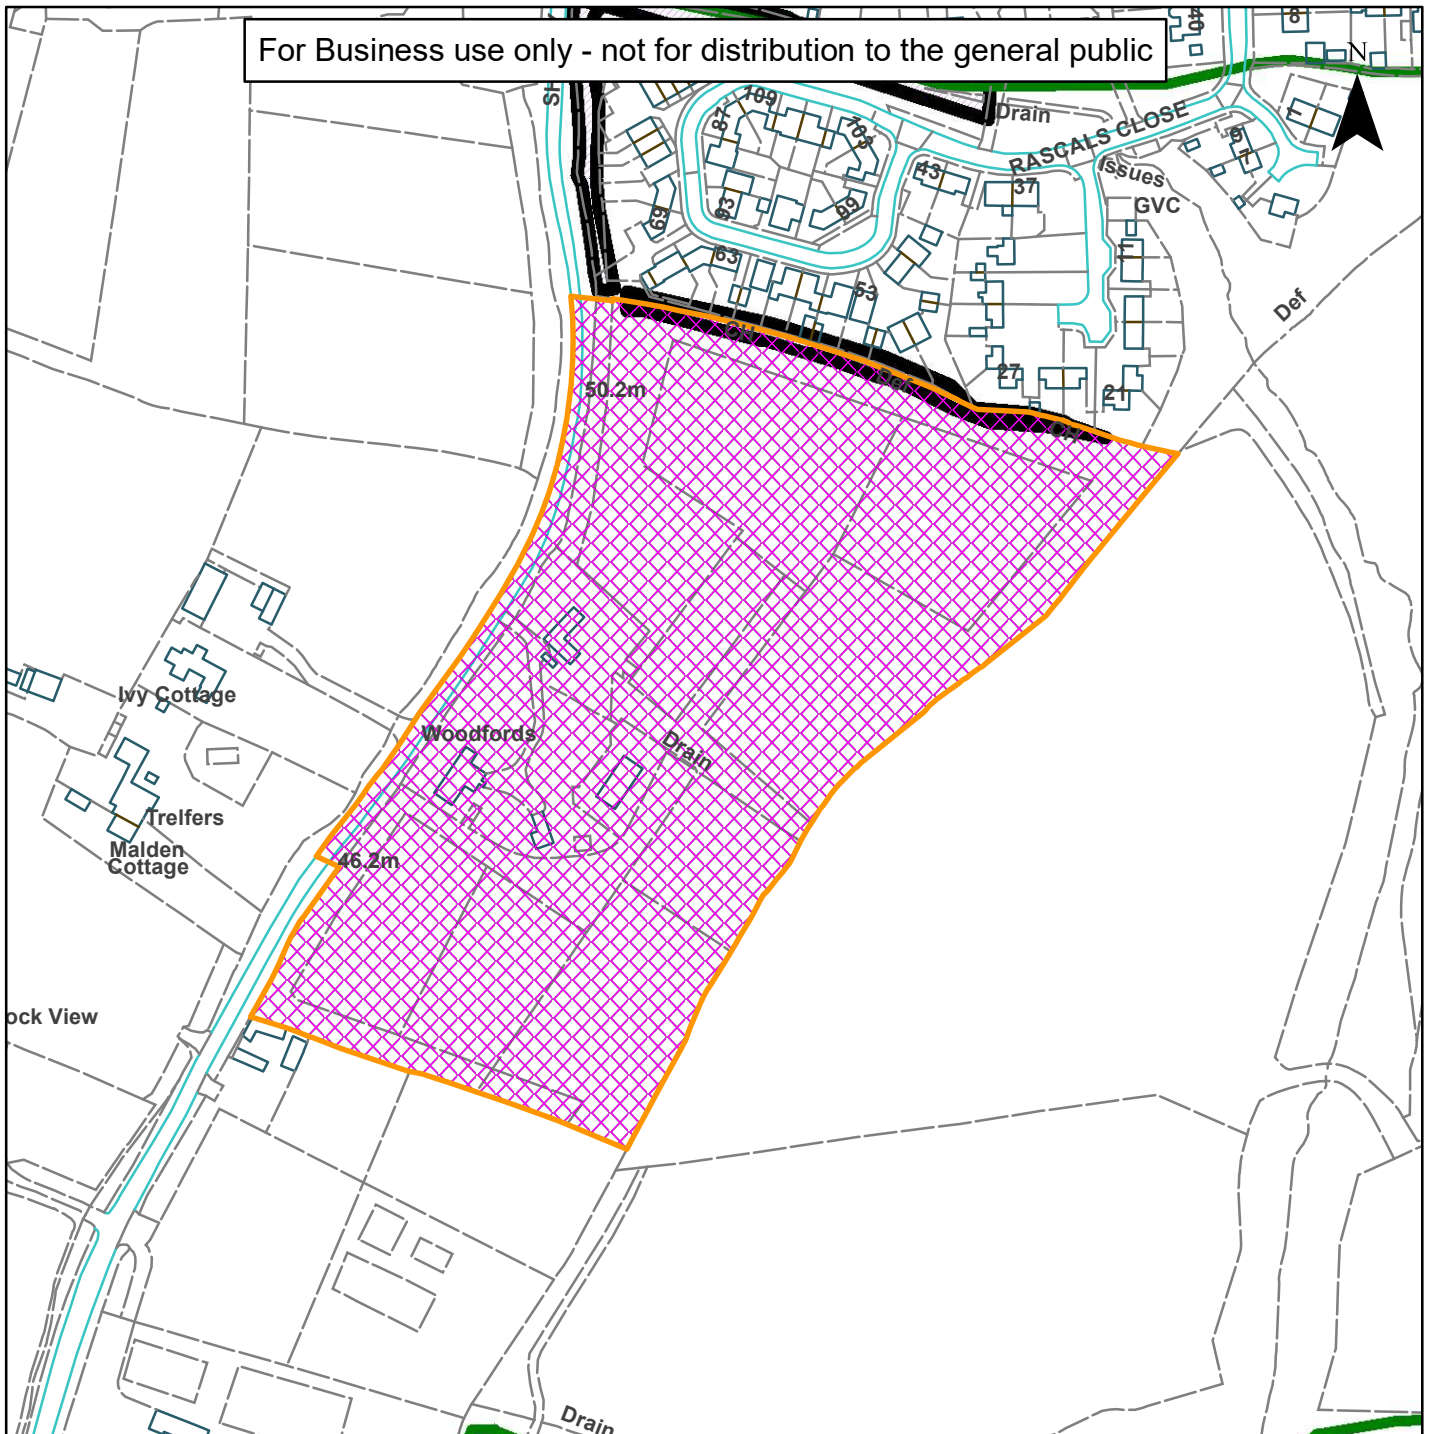

# 07) DC/21/2180

## Horsham District Council

Woodfords, Shipley Road, Southwater, Horsham, West Sussex, RH13 9BQ

For Business use only - not for distribution to the general public

**Scale:** 1:2,500

Reproduced by permission of Ordnance Survey map on behalf of HMSO. © Crown copyright and database rights (2019). Ordnance Survey Licence.100023865